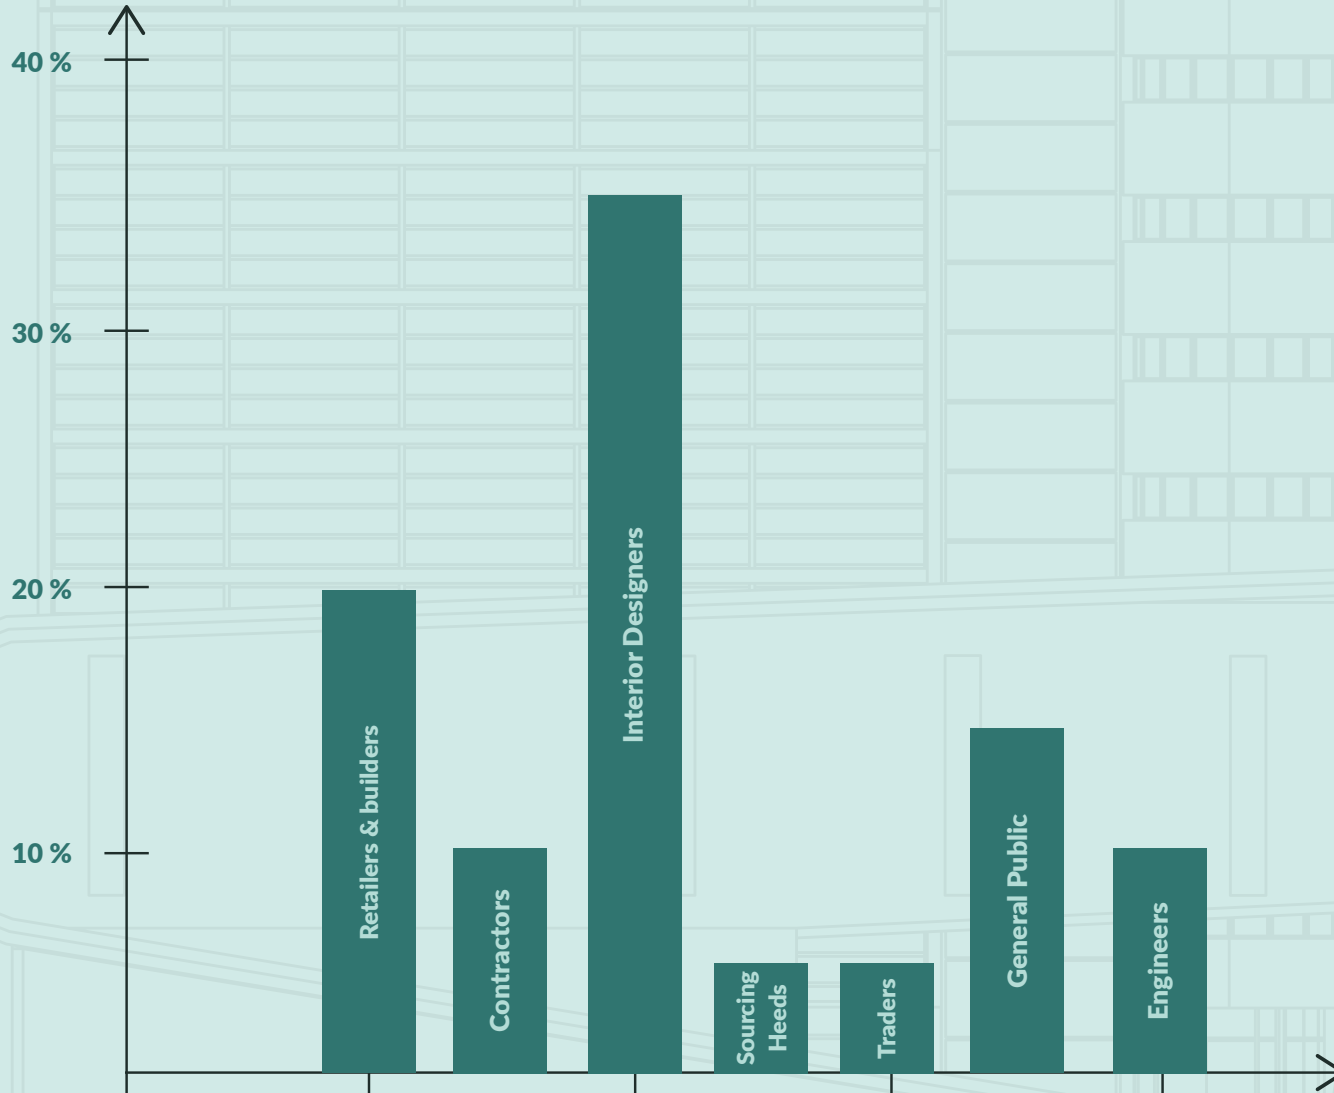

VISITOR PROFILES

- INTERIOR DESIGNERS
- ARCHITECTS
- RETAILERS
- DEALERS AND DISTRIBUTORS
- E-RETAILERS
- TRADITIONAL ART AND CRAFT RETAILERS
- INSTITUTIONAL BUYERS
- CORPORATE GIFT BUYERS
- WHOLESALERS
- COMPANIES CREATIVE HEADS
- COMPANIES BUSINESS DEVELOPMENT HEAD
- DIRECT BUYER AND MERCHANTISERS
- SOURCING HEADS
- CEO AND DIRECTORS OF COMPANIES
- EXPORTERS
- PURCHASE HEADS OF COMPANIES
- REAL ESTATE AGENTS
- PROPERTY DEVELOPERS
- CIVIL CONTRACTORS
- ENGINEERS
- CAD/CAM SOFTWARE DEVELOPERS
- PAINTING CONTRACTORS
- VAASTU CONSULTANTS